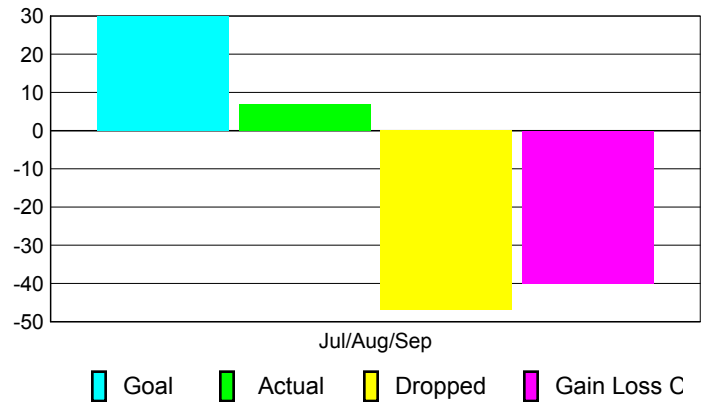

### YTD Status Quo Clubs 2010-2011

Status Quo Clubs Compared to Status Quo Members

## MEMBERSHIP

**Membership Results  
2010-2011**

**Membership  
2009-2010**

Month	Net Memb Goal	Actual New Memb	Actual Dropped Memb	Gain/Loss of Memb	Gain/Loss of Memb
Jul/Aug/Sep	30	7	-47	-40	28
<b>Totals</b>	<b>30</b>	<b>7</b>	<b>-47</b>	<b>-40</b>	<b>28</b>

### Membership Results 2010-2011

Goal, New, Dropped, Gain/Loss

### Comparison of Membership Gain/Loss

Current Year Compared to the Previous Year